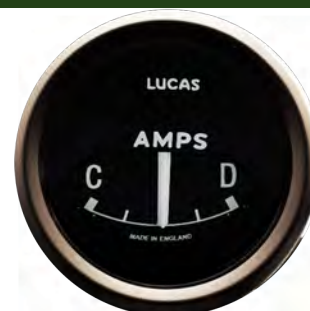

Jaguar Charging System

AMMETER

JAGUAR

Part No. **AM1340-15B**

Type: Electric
Range:30-0-30
Scale: Arc
Dia:52mm
Bezel:Black Half Round
Fitting Instructions

LUCAS

AMMETER

JAGUAR

Part No. **AM1340-20B**

Type: Electric
Range:30-0-30
Scale: Arc
Dia:52mm
Bezel:Black Half Round
Fitting Instructions

SMITHS

AMMETER

JAGUAR

Part No. **AM1640-17B**

Type: Electric
Range:60-0-60
Scale: Arc
Dia:52mm
Bezel:Black Half Round
Fitting Instructions

LUCAS

AMMETER

JAGUAR

Part No. **AM1640-31B**

Type:Electric
Range:60-0-60
Scale:Arc
Dia:52mm
Bezel:Black Half Round
Fitting Instructions

SMITHS

AMMETER

JAGUAR

Part No. **AM1640-28B**

Type: Electric
Range: 60-0-60
Scale: Arc
Dia: 52mm
Bezel: Black Full "V"
Fitting Instructions

SMITHS

AMMETER

JAGUAR

Part No. **AM1640-28C**

Type: Electric
Range: 60-0-60
Scale: Arc
Dia: 52mm
Bezel: Chrome Full "V"
Fitting Instructions

SMITHS

VOLTMETER

JAGUAR

Part No. **ABV2202-01B**

Type: 12 Volt Electric
Range:10-16 volts
Scale: Arc
Dia: 52mm
Bezel: Black Full "V"
Fitting Instructions

LUCAS

VOLTMETER

JAGUAR

Part No. **ABV2202-00B**

Type: 12 Volt Electric Range:
11-17 volts
Scale: Arc
Dia: 52 mm
Bezel:Black Half Round
Fitting Instructions

ABV2202-00C Full V Chrome

ABV2202-00 Black Full V