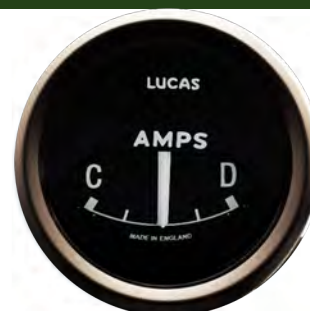

LUCAS

AMMETER

JAGUAR

Part No. **AM1640-31B**

Type:Electric
Range:60-0-60
Scale:Arc
Dia:52mm
Bezel:Black Half Round
Fitting Instructions

SMITHS

AMMETER

JAGUAR