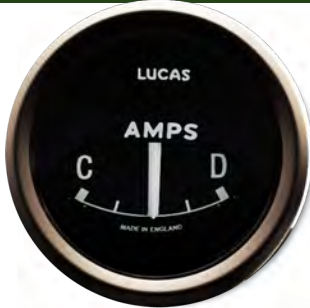

Jaguar Charging System

AMMETER

JAGUAR

Part No. **AM1340-15B**

Type: Electric
Range:30-0-30
Scale: Arc
Dia:52mm
Bezel:Black Half Round
Fitting Instructions

LUCAS

AMMETER

JAGUAR

Part No. **AM1340-20B**

Type: Electric
Range:30-0-30
Scale: Arc
Dia:52mm
Bezel:Black Half Round
Fitting Instructions

SMITHS

AMMETER

JAGUAR

Part No. **AM1640-17B**

Type: Electric
Range:60-0-60
Scale: Arc
Dia:52mm
Bezel:Black Half Round
Fitting Instructions

LUCAS

AMMETER

JAGUAR

Part No. **AM1640-31B**

Type:Electric
Range:60-0-60
Scale:Arc
Dia:52mm
Bezel:Black Half Round
Fitting Instructions

SMITHS

AMMETER

JAGUAR

Part No. **AM1640-28B**

Type: Electric
Range: 60-0-60
Scale: Arc
Dia: 52mm
Bezel: Black Full "V"
Fitting Instructions

SMITHS

AMMETER

JAGUAR

Part No. **AM1640-28C**

Type: Electric
Range: 60-0-60
Scale: Arc
Dia: 52mm
Bezel: Chrome Full "V"
Fitting Instructions

SMITHS

VOLTMETER

JAGUAR

Part No. **ABV2202-01B**

Type: 12 Volt Electric
Range:10-16 volts
Scale: Arc
Dia: 52mm
Bezel: Black Full "V"
Fitting Instructions

LUCAS

VOLTMETER

JAGUAR

Part No. **ABV2202-00B**

Type: 12 Volt Electric Range:
11-17 volts
Scale: Arc
Dia: 52 mm
Bezel:Black Half Round
Fitting Instructions

ABV2202-00C Full V Chrome

ABV2202-00 Black Full V