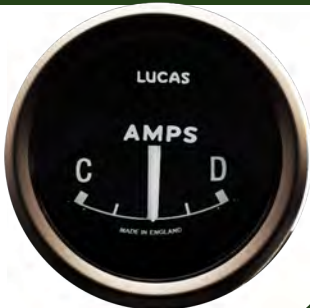

AMMETER

JAGUAR

Part No. **AM1640-28B**

Type: Electric
Range: 60-0-60
Scale: Arc
Dia: 52mm
Bezel: Black Full "V"
Fitting Instructions

SMITHS

AMMETER

JAGUAR

Part No. **AM1640-28C**

Type: Electric
Range: 60-0-60
Scale: Arc
Dia: 52mm
Bezel: Chrome Full "V"
Fitting Instructions

SMITHS