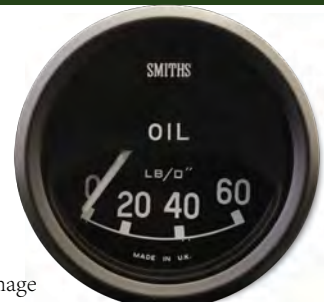

OIL PRESSURE JAGUAR

Part No. **APE2300-03NEG**

Type:Electric
 Range:0-60 psi
 Scale:Arc
 Dia:52mm
 Bezel:Black Full "V"
[Fitting Instruction](#)

OIL PRESSURE JAGUAR

Part No. **APE2300-03CNEG**

Type:Electric
 Range:0-60 psi
 Scale:Arc
 Dia:52mm
 Bezel:Chrome Full "V"
[Fitting Instructions](#)

Representative Image

OIL PRESSURE JAGUAR

Part No. **APE2300-04NEG**

Type:Electric
 Range:0-60 psi
 Scale:Arc
 Dia: 52mm
 Bezel:Black Half Round
[Fitting Instructions](#)

Representative Image

**Jaguar Electrical Pressure Gauges
Positive Earth**