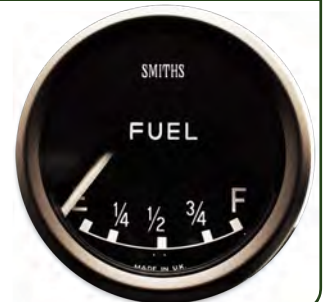

E TYPE FUEL TANK LEVEL JAGUAR

Part No. **BF2200-06**

Type: Bimetal Electric

Range: E-1/2-F

Scale: Arc

Dia: 52mm

Bezel: Black Full "V"

[Fitting Instructions](#)