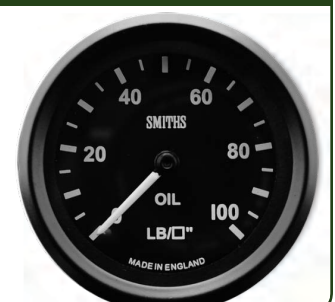

OIL PRESSURE

JAGUAR

Part No. **PG1504-02**

Type: Mechanical
Range: 0-100 psi
Scale: Full

Dia: 52mm
Bezel: Black Full V

link required
Fitting Instructions:

PG1310-10B/S
BEIGE PRINT D TYPE