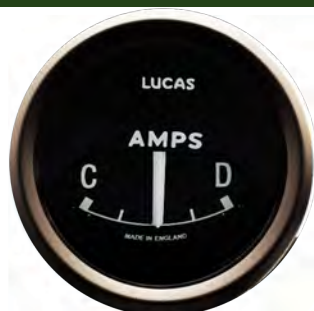

AMMETER

JAGUAR

Part No. **AM1640-17B**

Type: Electric
Range:60-0-60
Scale: Arc
Dia:52mm
Bezel:Black Half Round
Fitting Instructions

LUCAS

AMMETER

JAGUAR

Part No. **AM1640-31B**

Type:Electric
Range:60-0-60
Scale:Arc
Dia:52mm
Bezel:Black Half Round
Fitting Instructions

SMITHS