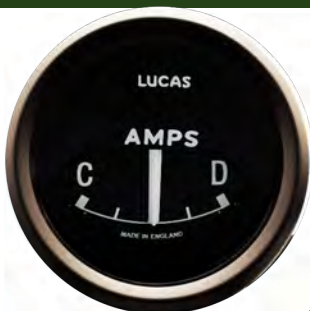

Jaguar Charging System

AMMETER

JAGUAR

Part No. **AM1340-15B**

Type: Electric
Range:30-0-30
Scale: Arc
Dia:52mm
Bezel:Black Half Round
Fitting Instructions

LUCAS

AMMETER

JAGUAR