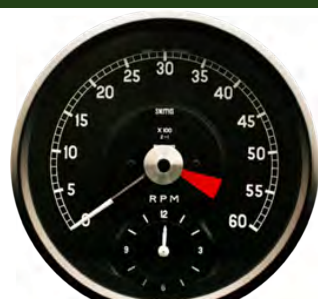

E TYPE SERIES 1 TACHOMETER JAGUAR

Part No. RV7403-00BB

Type: Electric
Range: 0-6000 rpm

Scale: Full
Dia: 120mm
Bezel: Black Half "V"

Fitting Instructions

Red Sector 5.5-6k
Blue LED Illumination